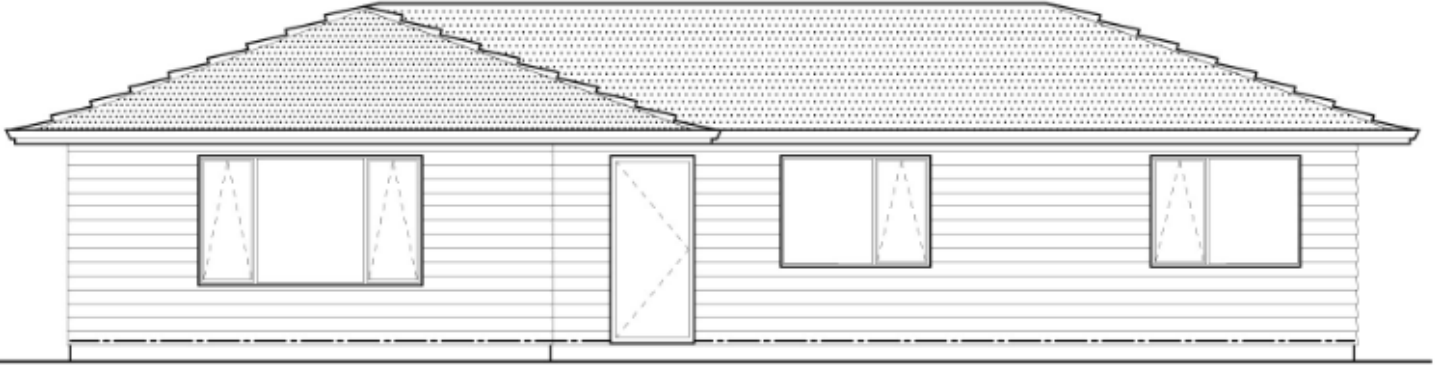

# PLAN 115A

4 BEDROOMS, 115M<sup>2</sup>

\$185,000

\$1,608/M<sup>2</sup>

**HOUSE ONLY PRICE:** Exclusions: section, floor coverings, drainlaying. Illustrations may show features that are not included in standard plans or price. Plans copyright Homebuild Homes 2015. Fixed price contract provided upon confirmation of section and specification.