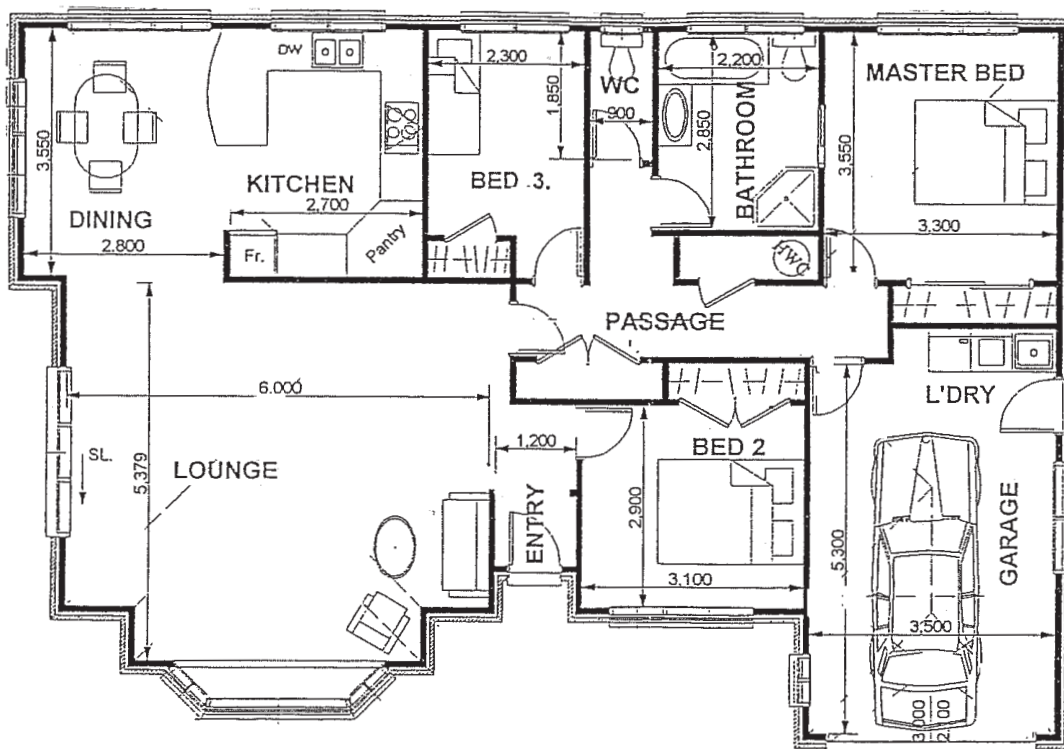

PLAN 145A

3 BEDROOMS, 145M2

\$207,425

\$1,430/M2

HOUSE ONLY PRICE: Exclusions: section, floor coverings, drainlaying. Illustrations may show features that are not included in standard plans or price. Plans copyright Homebuild Homes. Fixed price contract provided upon confirmation of section & specification.